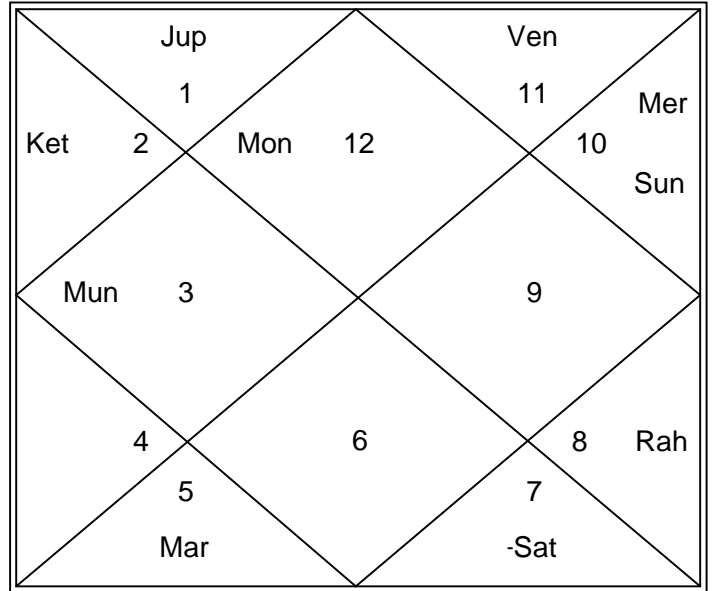

Sourav

VarshPhal For 2012 - 13

Natal

Moon

Progressed

Moon

Navamsa

Navamsa