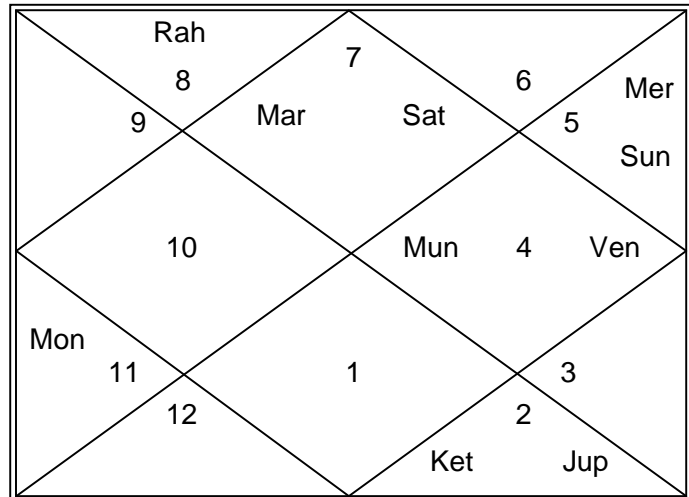

Sourav

VarshPhal For 2012 - 13

Eighth Month

From 01/09/2012 08:59:18 AM To 02/10/2012 03:08:45 AM

Planet	Sign	Degree
Asc	Libra	0:02:00
Sun	Leo	15:04:00
Mon	Aquarius	21:53:54
Mar -R	Libra	11:27:12
Mer	Leo	6:02:07
Jup	Taurus	20:33:49
Ven	Cancer	0:07:09
Sat	Libra	2:13:14
Rah -R	Scorpio	5:32:31
Ket -R	Taurus	5:32:31
Mun	Cancer	12:23:27

Month Lord : Moon

Month Chart

This month the fruitful happenings will be excellent in much greater proportion as compared to the negative results.

You will remain content with your professional life. If you are in business you will get the desired profit in it. There will be an inflow of money from various sources. Your financial position will be strong. If you are in service, then also this month will be good. Your superior will be impressed with your work and he may even promote you to an important position. As a result of this there will be an increase in your fame and in the society, you will be known as a respectable and dignified person.

Your father will be with you and with the help of his proper guidance you will be able to pursue the right path in life.

You will enjoy good health and mental peace. With mental agility and physical strength. You will get success in most of your important works.

FUTURE CARE

103, Park Street, Ravi Auto House, 1-C Ist floor
Phone:2227-4940/3257-3636/9831134247
E-mail:ommukeshanand@astrologyfortune.com
Web:www.astrologyfortune.com