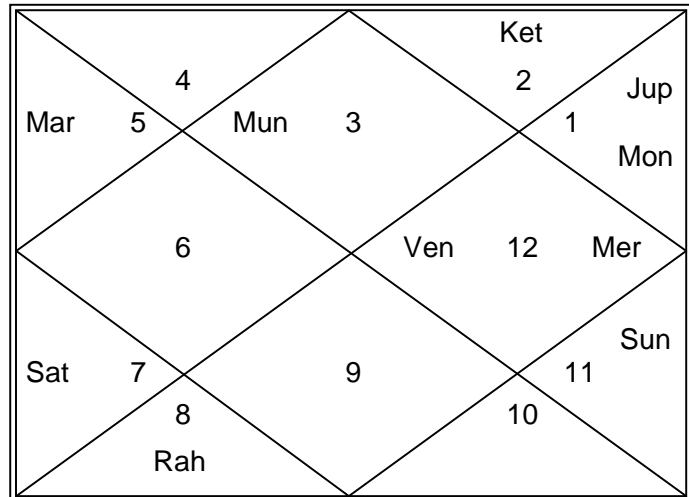

Sourav

VarshPhal For 2012 - 13

Second Month

From 28/02/2012 12:40:29 PM To 29/03/2012 03:04:36 PM

Planet	Sign	Degree
Asc	Gemini	6:59:05
Sun	Aquarius	15:04:00
Mon	Aries	25:58:14
Mar -R	Leo	21:24:27
Mer	Pisces	1:21:55
Jup	Aries	12:41:38
Ven	Pisces	29:07:15
Sat	Libra	5:06:21
Rah -R	Scorpio	15:39:06
Ket -R	Taurus	15:39:06
Mun	Gemini	27:23:27

Month Lord : Saturn

Month Chart

This month you will be getting mixed results. But the positive results will be on the heavier side. You will enjoy good health as diseases of any form will not be able to attack you. Throughout this month you will filled with energy, vitality and strength.

You will get the desired profit and success in your field of work. There will be an inflow of income from various sources as a result of which your financial position will improve. There will be an upliftment in your status and in the society you will be known as a respectable and dignified person.

Having faith in God and religion, you will perform religious rites regularly, you will get the cooperation and support from your wife. Even your children will dote on you. You will also get along well with your friends and relatives.

FUTURE CARE

103, Park Street, Ravi Auto House, 1-C Ist floor

Phone:2227-4940/3257-3636/9831134247

E-mail:ommukeshanand@astrologyfortune.com

Web:www.astrologyfortune.com