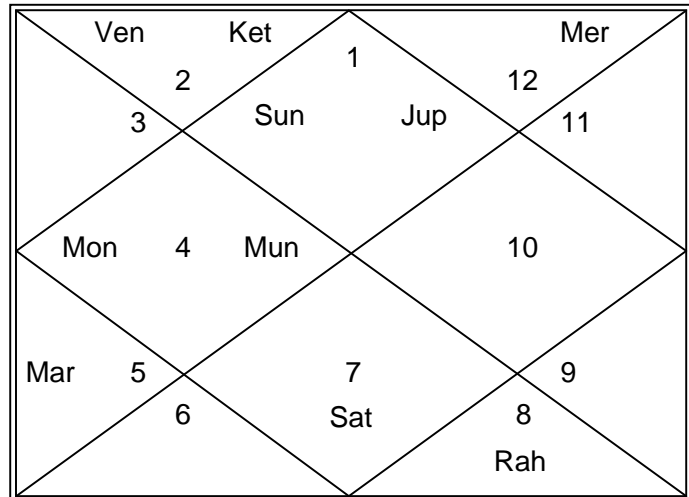

Sourav

VarshPhal For 2012 - 13

Fourth Month

From 29/04/2012 05:52:54 AM To 30/05/2012 08:09:11 AM

Planet	Sign	Degree
Asc	Aries	23:59:05
Sun	Aries	15:04:00
Mon	Cancer	10:17:53
Mar -R	Leo	10:55:35
Mer	Pisces	20:00:24
Jup	Aries	25:42:13
Ven	Taurus	25:11:48
Sat	Libra	1:08:38
Rah -R	Scorpio	11:16:33
Ket -R	Taurus	11:16:33
Mun	Cancer	2:23:27

Month Lord : Mars

Month Chart

This month you will be getting mixed results with the negative events more in prominence as compared to the positive happenings.

You will have a lot of inconvenience and discomfort throughout this month. You will face problems at your place of work as your superiors will not be pleased with. They may also transfer you to an unwanted place which will cause you much inconvenience. As a result of this you will lose interest in work and this will worsen things for you. Despite your constant efforts, you will have to face failure and hurdles on your path of success. The enemies will only add to your problems.

This month your mother may not be keeping good health. You will have to take extra care of her health.

You will be deprived of the comfort of a vehicle. This will cause you too much inconvenience. On the positive side, the sympathetic attitude of your wife will come in as a fresh breeze of relief. Even your children will dote on you.

FUTURE CARE

103, Park Street, Ravi Auto House, 1-C 1st floor
Phone: 2227-4940/3257-3636/9831134247
E-mail: ommukeshanand@astrologyfortune.com
Web: www.astrologyfortune.com