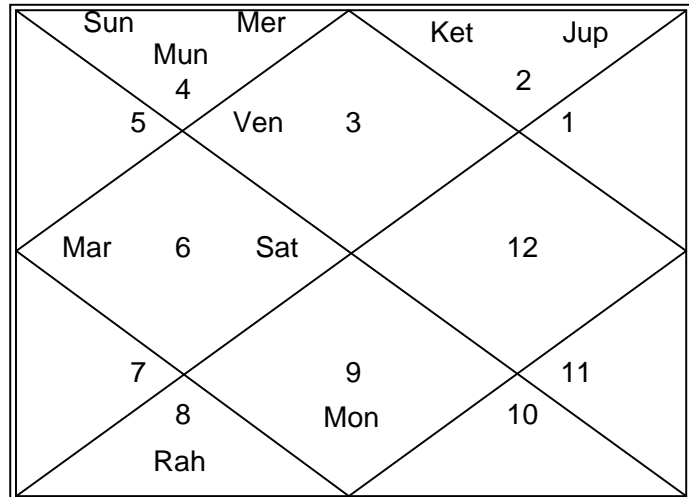

Sourav

VarshPhal For 2012 - 13

Seventh Month

From 01/08/2012 04:11:58 AM To 01/09/2012 08:59:18 AM

Planet	Sign	Degree
Asc	Gemini	29:20:51
Sun	Cancer	15:04:00
Mon	Sagittarius	29:18:30
Mar -R	Virgo	21:56:48
Mer	Cancer	9:56:58
Jup	Taurus	16:13:24
Ven	Gemini	0:17:03
Sat	Virgo	29:48:35
Rah -R	Scorpio	8:56:13
Ket -R	Taurus	8:56:13
Mun	Cancer	9:53:27

Month Lord : Jupiter

Month Chart

This month you will get mixed results but positive events will be on the heavier side as compared to negative events.

You will earn a lot of money this month by virtue of your strength, intelligence and enthusiasm. Your financial position will be strong and there will be no shortage of money or luxuries in your life. There will be an upliftment in your status and in the society, you will be known as a respectable and affluent person.

There will be a celebration in the family, it can be marriage ceremony or birth of a child. Whatever be the occasion, you will celebrate it with great pomp and show as you have enough money.

But on the negative side, there may be disputes within the family. It can be due to your ancestral property. But you will get total support and cooperation of your wife and children.

FUTURE CARE

103, Park Street, Ravi Auto House, 1-C Ist floor

Phone:2227-4940/3257-3636/9831134247

E-mail:ommukeshanand@astrologyfortune.com

Web:www.astrologyfortune.com