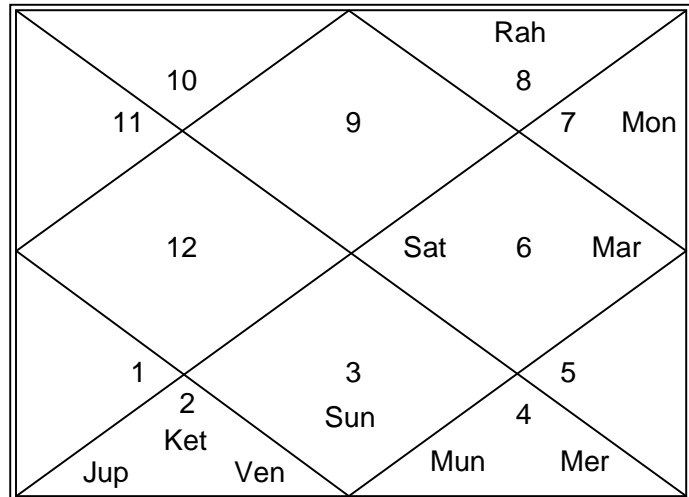

Sourav

VarshPhal For 2012 - 13

Sixth Month

From 30/06/2012 05:42:35 PM To 01/08/2012 04:11:58 AM

Planet	Sign	Degree
Asc	Sagittarius	0:20:41
Sun	Gemini	15:04:00
Mon	Libra	29:54:39
Mar -R	Virgo	4:23:33
Mer	Cancer	10:47:59
Jup	Taurus	10:07:15
Ven	Taurus	13:36:29
Sat	Virgo	28:45:01
Rah -R	Scorpio	10:47:32
Ket -R	Taurus	10:47:32
Mun	Cancer	7:23:27

Month Lord : Moon

Month Chart

This month the negative results will be evident in much greater proportion as compared to the positive events.

There will be sudden gain of wealth this month, it can be in form of inheritance or by winning a lottery. But money will not stay with you as you will develop wasteful habits. A lot of money will be wasted as a result of your keeping the company of notorious people. You will find yourself in a state of destitution due to this.

There is a risk of your having an accident so be extra careful while driving or travelling. Also keep away from fire or explosives. You may suffer from some kind of blood disorders.

FUTURE CARE

103, Park Street, Ravi Auto House, 1-C Ist floor
Phone:2227-4940/3257-3636/9831134247
E-mail:ommukeshanand@astrologyfortune.com
Web:www.astrologyfortune.com