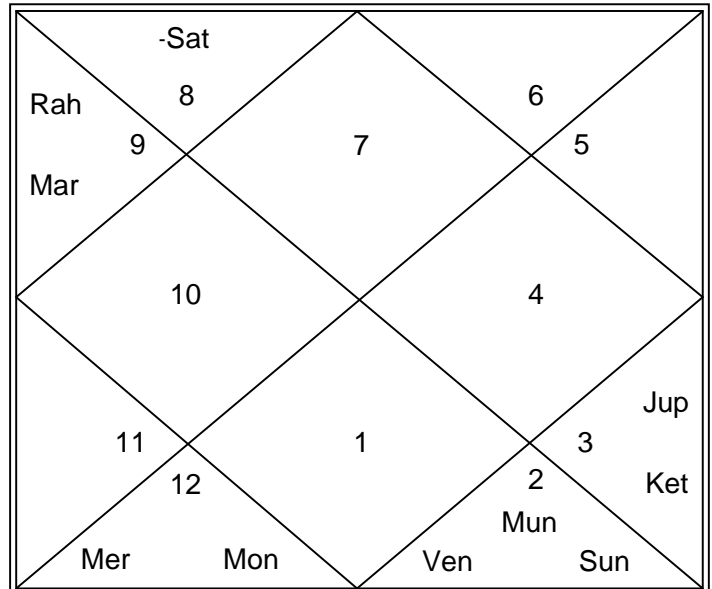

Sourav

VarshPhal For 2012 - 13

Natal

Moon

Progressed

Moon

Navamsa

Navamsa