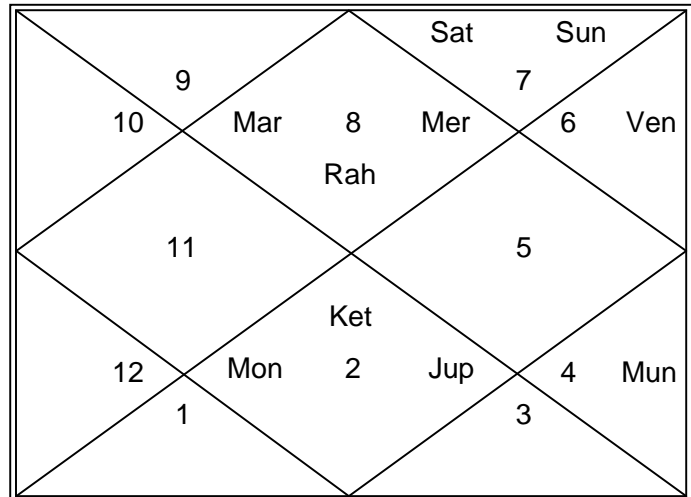

Sourav

VarshPhal For 2012 - 13

Tenth Month

From 01/11/2012 08:47:31 AM To 01/12/2012 03:25:54 AM

Planet	Sign	Degree
Asc	Scorpio	19:47:45
Sun	Libra	15:04:00
Mon	Taurus	10:10:44
Mar -R	Scorpio	24:01:59
Mer	Scorpio	8:09:58
Jup	Taurus	21:05:12
Ven	Virgo	10:18:42
Sat	Libra	9:07:01
Rah -R	Scorpio	2:04:50
Ket -R	Taurus	2:04:50
Mun	Cancer	17:23:27

Month Lord : Venus

Month Chart

Luck will favour you in all your important ventures. You will get the desired profit in business. This will improve your financial position and there will also be an upliftment in your status. In the society you will be known as a respectable and dignified person. You will also get fame and recognition in the society.

On the domestic front also the scene will be smooth and easy. You will get full support and cooperation from your friends and relatives and the atmosphere at home will be pleasant and congenial.

FUTURE CARE

103, Park Street, Ravi Auto House, 1-C Ist floor
Phone:2227-4940/3257-3636/9831134247
E-mail:ommukeshanand@astrologyfortune.com
Web:www.astrologyfortune.com