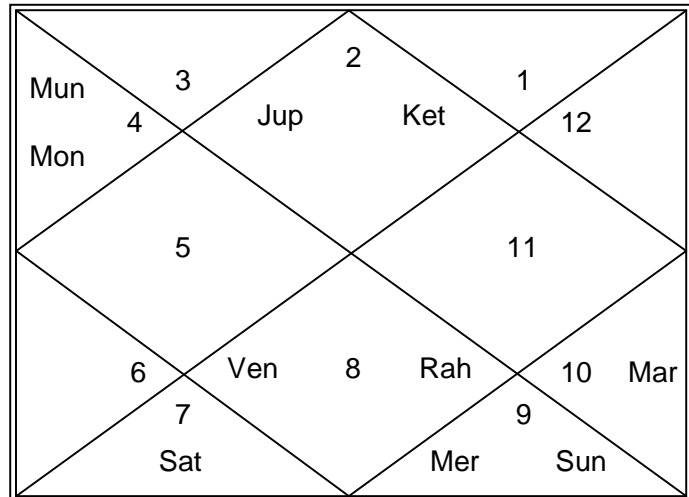

Sourav

VarshPhal For 2012 - 13

Twelveth Month

From 30/12/2012 03:21:34 PM To 29/01/2013 02:28:33 AM

Planet	Sign	Degree
Asc	Taurus	19:51:09
Sun	Sagittarius	15:03:59
Mon	Cancer	7:00:41
Mar	-R Capricorn	9:23:18
Mer	Sagittarius	4:08:57
Jup	Taurus	13:53:04
Ven	Scorpio	23:43:42
Sat	Libra	15:22:38
Rah	-R Scorpio	1:09:47
Ket	-R Taurus	1:09:47
Mun	Cancer	22:23:27

Month Lord : Moon

Month Chart

This month will be peaceful and fruitful for you. There will seldom be a sad moment in your life this month.

You will be filled with courage and confidence this month. Fear in any form will not be known to you. Most of your enemies will be defeated by you and you will keep them under fear and tension. You will overcome the obstacles and difficulties on your path of success by virtue of your strength, agility and boldness.

Having a flair for writing, you may get some of your articles published which will be widely read and appreciated.

To add to your happiness, your family atmosphere will be congenial and peaceful as there will be feeling of love and cooperation among the family members. You will get on famously with your brother and sisters. They will stand by you in the hours of need and you will also help them in the maximum possible way. Your wife and children will also love and support you.

FUTURE CARE

103, Park Street, Ravi Auto House, 1-C Ist floor

Phone:2227-4940/3257-3636/9831134247

E-mail:ommukeshanand@astrologyfortune.com

Web:www.astrologyfortune.com