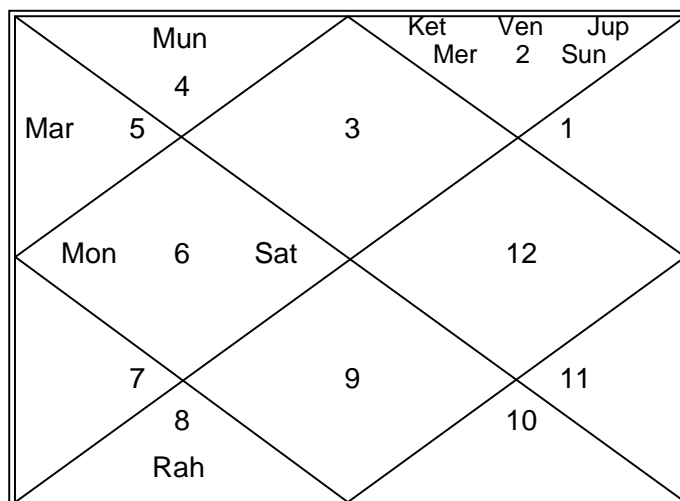

Sourav

VarshPhal For 2012 - 13

Fifth Month

From 30/05/2012 08:09:11 AM To 30/06/2012 05:42:35 PM

Planet	Sign	Degree
Asc	Gemini	27:04:18
Sun	Taurus	15:04:00
Mon	Virgo	1:11:57
Mar -R	Leo	19:57:18
Mer	Taurus	18:19:56
Jup	Taurus	3:02:58
Ven	Taurus	25:51:34
Sat	Virgo	29:17:09
Rah -R	Scorpio	11:00:43
Ket -R	Taurus	11:00:43
Mun	Cancer	4:53:27

Month Chart

Month Lord : Saturn

This month you will be getting mixed results with the positive events in greater proportion as compared to the negative results.

On the positive side, you will earn a lot of money this month. If in business you will get the desired profit and if you are in service, then a promotion and increment are on the cards as your superiors will be pleased with your sincerity.

There will be a celebration of a ceremony in the family. It can be marriage ceremony or celebration of birth of a child.

But on the negative side, there will be disputes within the family. You will have constant tiffs with the other members the family. It can be over property as well. This will adversely affect the atmosphere at home. But you will get full support from your wife and your children will dote on you.

FUTURE CARE

103, Park Street, Ravi Auto House, 1-C Ist floor

Phone:2227-4940/3257-3636/9831134247

E-mail:ommukeshanand@astrologyfortune.com

Web:www.astrologyfortune.com