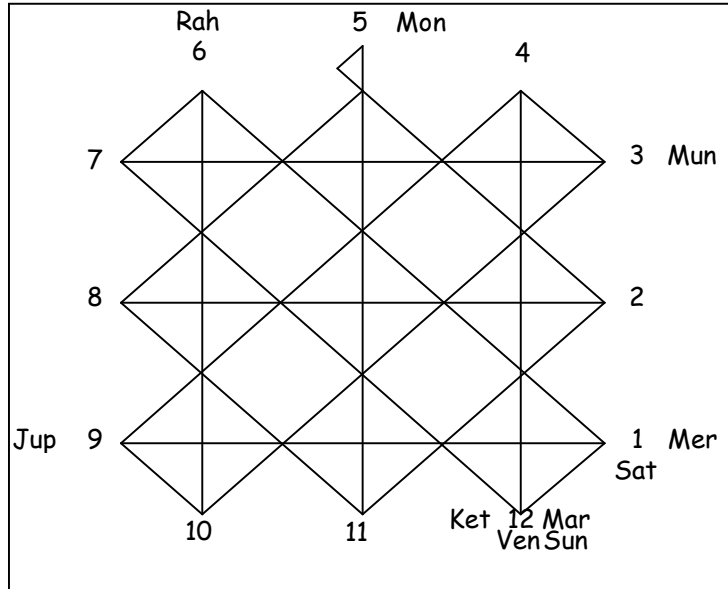

Sourav

VarshPhal For 2012 - 13

Sahams

Saham	Saham Sign	Saham Degree	Saham Lord	Duration Of Sign (Pala)	Days	Date Of Occurrence
33	Prasuti or Delivery	Sag 21:28:37	Jup	311:15	283.73	06/11/2012
34	Santapa or Sorrow	Leo 29:14:06	Sun	336:9	182.44	28/07/2012
35	Sradha or Devotion	Pis 17:49:20	Jup	209:58	399.43	02/03/2013
36	Preeti or Love	Aqu 18:28:14	Sat	225:23	151.87	28/06/2012
37	Bala or Force	Sco 22:49:45	Mar	352:23	96.67	03/05/2012
38	Deha or Body	Sco 22:49:45	Mar	352:23	96.67	03/05/2012
39	Jadya or Chronic Disease	Sag 2:28:48	Jup	311:15	262.44	16/10/2012
40	Vyapara or Business	Ari 12:00:08	Mar	244:46	231.90	16/09/2012
41	Jalapatna or WaterFall	Sag 2:28:48	Jup	311:15	262.44	16/10/2012
42	Satru or Enemy	Can 15:37:06	Mon	345:41	75.07	12/04/2012
43	Shaurya or Honour	Can 2:18:14	Mon	345:41	65.76	02/04/2012
44	Upaya or Method	Aqu 19:13:45	Sat	225:23	152.73	28/06/2012
45	Daridrata or Poverty	Gem 9:00:23	Mer	334:44	112.86	20/05/2012
46	Guruta or Wisdom	Sag 17:05:41	Jup	311:15	278.82	01/11/2012
47	Jalapatha or Voyage	Can 1:45:16	Mon	345:41	65.38	02/04/2012
48	Bandhan or Imprisonment	Tau 25:45:40	Ven	291:26	79.51	16/04/2012
49	Kanya or Daughter	Can 18:27:53	Mon	345:41	77.06	14/04/2012
50	Ashva or Horse	Sag 15:52:40	Jup	311:15	277.46	31/10/2012

Triptaki

FUTURE CARE

103, Park Street, Ravi Auto House, 1-C Ist floor

Phone:2227-4940/3257-3636/9831134247

E-mail:ommukeshanand@astrologyfortune.com

Web:www.astrologyfortune.com