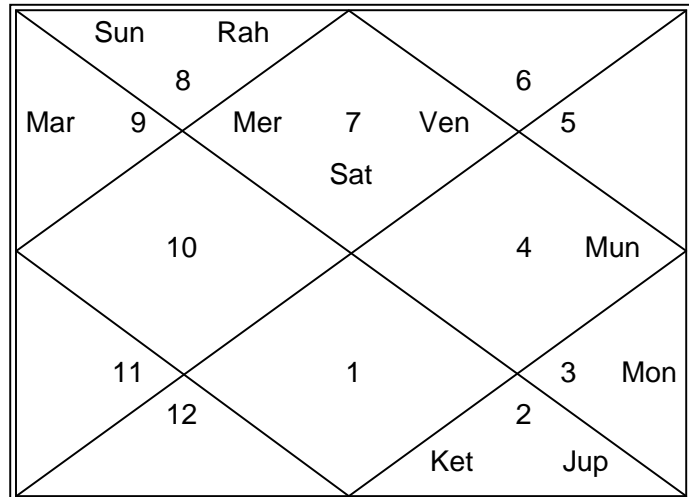

Sourav

VarshPhal For 2012 - 13

Eleventh Month

From 01/12/2012 03:25:54 AM To 30/12/2012 03:21:34 PM

Planet	Sign	Degree
Asc	Libra	5:26:42
Sun	Scorpio	15:03:59
Mon	Gemini	9:54:23
Mar	-R Sagittarius	16:28:01
Mer	Libra	25:24:34
Jup	Taurus	17:33:06
Ven	Libra	16:55:42
Sat	Libra	12:34:04
Rah	-R Scorpio	2:04:50
Ket	-R Taurus	2:04:50
Mun	Cancer	19:53:27

Month Lord : Moon

Month Chart

This month you will be getting mixed results but the positive results will be evident in much greater proportion.

Professionally this month will prove to be excellent for you. If you are in business, you will get the desired profit in it. You may play with the idea of launching a new project. On the other hand if you are in service, then you will make a major contribution in your field of work. Your superiors will be impressed with you and a promotion and increment are very much likely.

Your father will be pleased with you and with the help of his proper advice you will be able to pursue the right path. Even your friends and relatives will support you.

The only snag this month will be your physical ailment. You will be susceptible to diseases caused due to excessive heat or bile. You may also suffer from some kind of blood disorder due to an accident. So to prevent any serious complication you must take care of yourself.

FUTURE CARE

103, Park Street, Ravi Auto House, 1-C Ist floor

Phone:2227-4940/3257-3636/9831134247

E-mail:ommukeshanand@astrologyfortune.com

Web:www.astrologyfortune.com