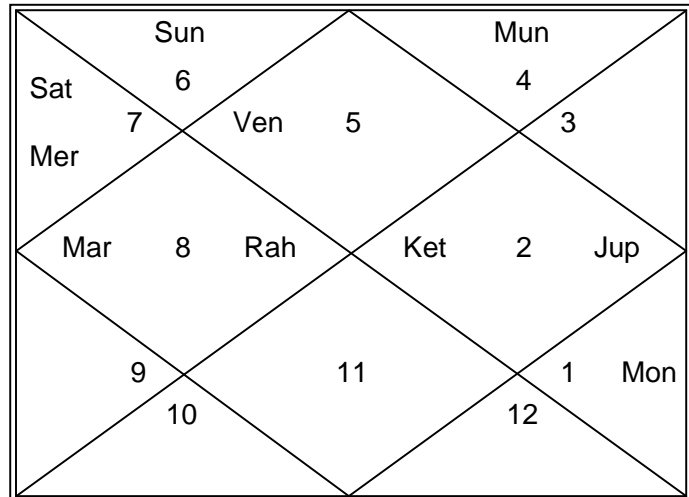

Sourav

VarshPhal For 2012 - 13

Ninth Month

From 02/10/2012 03:08:45 AM To 01/11/2012 08:47:31 AM

Planet	Sign	Degree
Asc	Leo	8:41:42
Sun	Virgo	15:04:00
Mon	Aries	5:02:10
Mar -R	Scorpio	2:16:37
Mer	Libra	0:36:20
Jup	Taurus	22:19:52
Ven	Leo	4:20:49
Sat	Libra	5:29:58
Rah -R	Scorpio	2:52:41
Ket -R	Taurus	2:52:41
Mun	Cancer	14:53:27

Month Lord : Moon

Month Chart

This month will prove to be very unlucky and troublesome for you. Success will tend to elude you in most of your important ventures.

You will keep the company of notorious people. You will develop wasteful habits and fritter away a lot of money. Your expenditure will go much beyond your earning and you will find yourself in a state of destitution.

To add to your problem you will be susceptible to various diseases. Constant illness will make you weak and irritable. You may develop a serious complication due to which you may have to be hospitalized. This will also cause you heavy expenses so try to take good care of your health.

If you are planning to make a big investment then do it after a lot of speculation because monetary losses are clearly indicated. There is also risk of your having an accident as a result of which you will suffer from some kind of blood disorder.

FUTURE CARE

103, Park Street, Ravi Auto House, 1-C 1st floor

Phone:2227-4940/3257-3636/9831134247

E-mail:ommukeshanand@astrologyfortune.com

Web:www.astrologyfortune.com